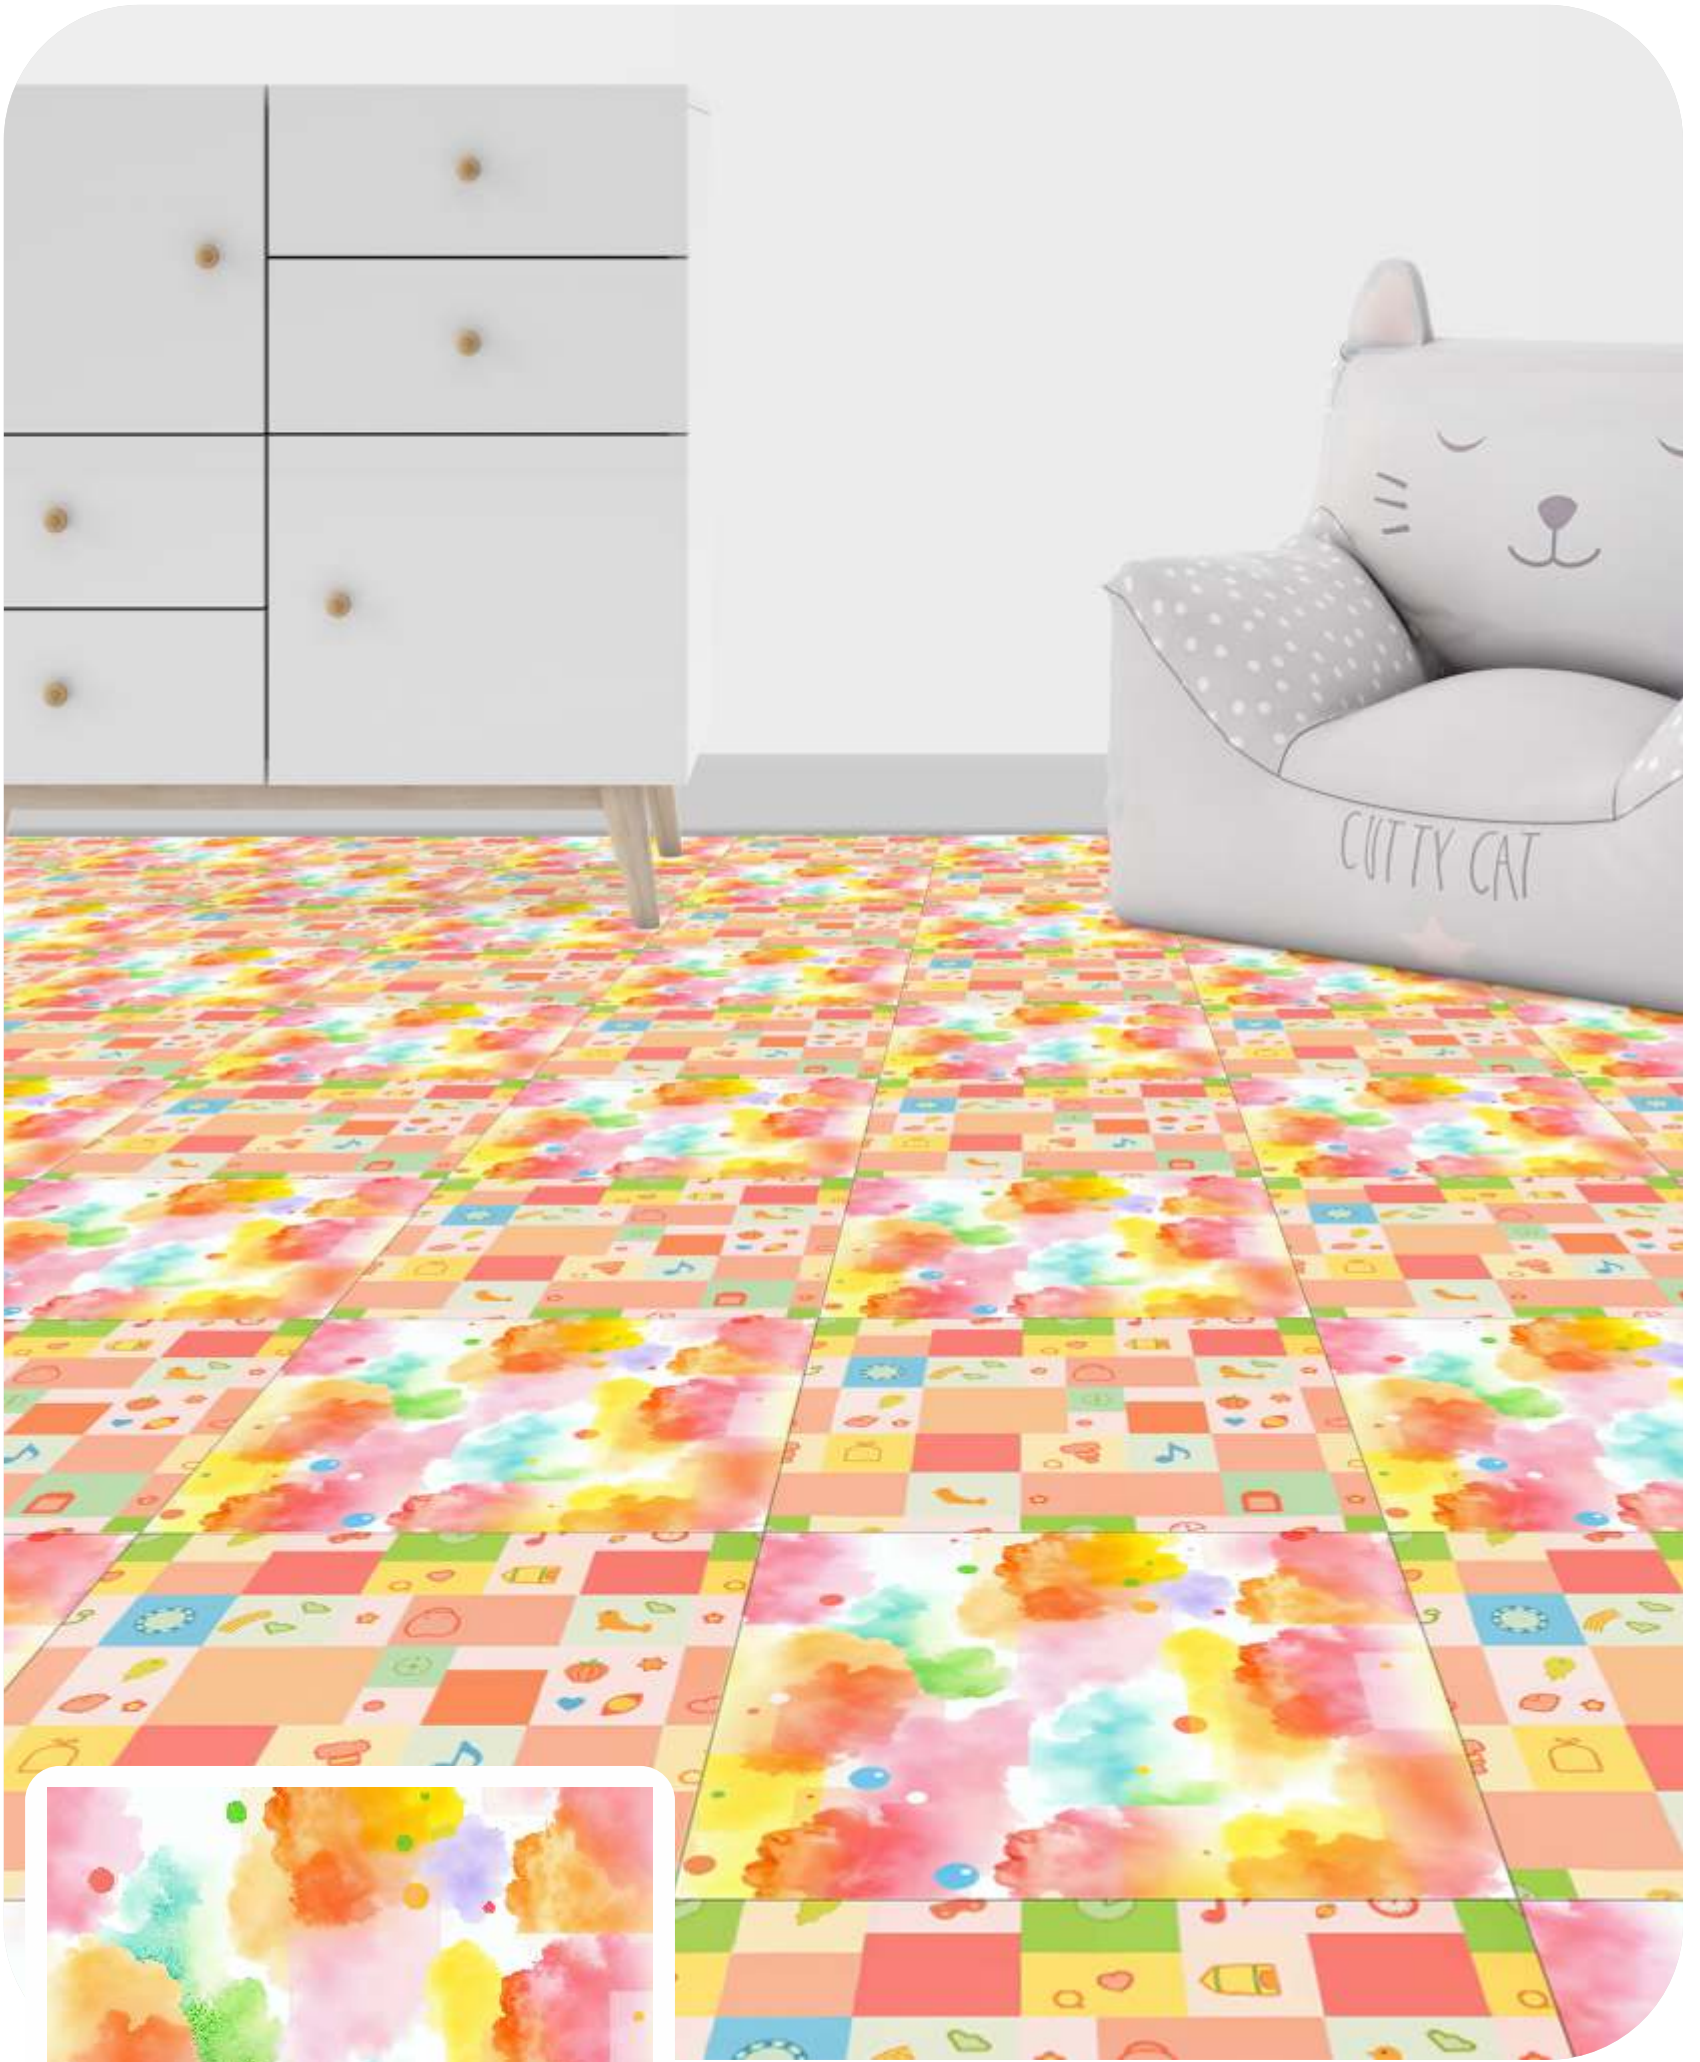

24"X24"
Inc

Terra
—FLOORS—
CUSTOMISED

Kids Collection

Luxury Vinyl Tiles
Customised Floorings

Little Bear's Path

TFC 6001 | 24" X 24"

Terra
— FLOORS —
CUSTOMISED

Little Bear's Path

TFC 6001-A | 24" x 24"

Terra
— FLOORS —
CUSTOMISED

Creative Corners

TFC 6002 | 24" X 24"

Terra
— FLOORS —
CUSTOMISED

Creative Corners

TFC 6002-A | 24" X 24"

Terra
— FLOORS —
CUSTOMISED

Fantasy Floors

TFC 6003 | 24" X 24"

Terra
— FLOORS —
CUSTOMISED

Dreamland Dots

TFC 6004 | 24" X 24"

Terra
— FLOORS —
CUSTOMISED

Candy Crush

TFC 6005 | 24" X 24"