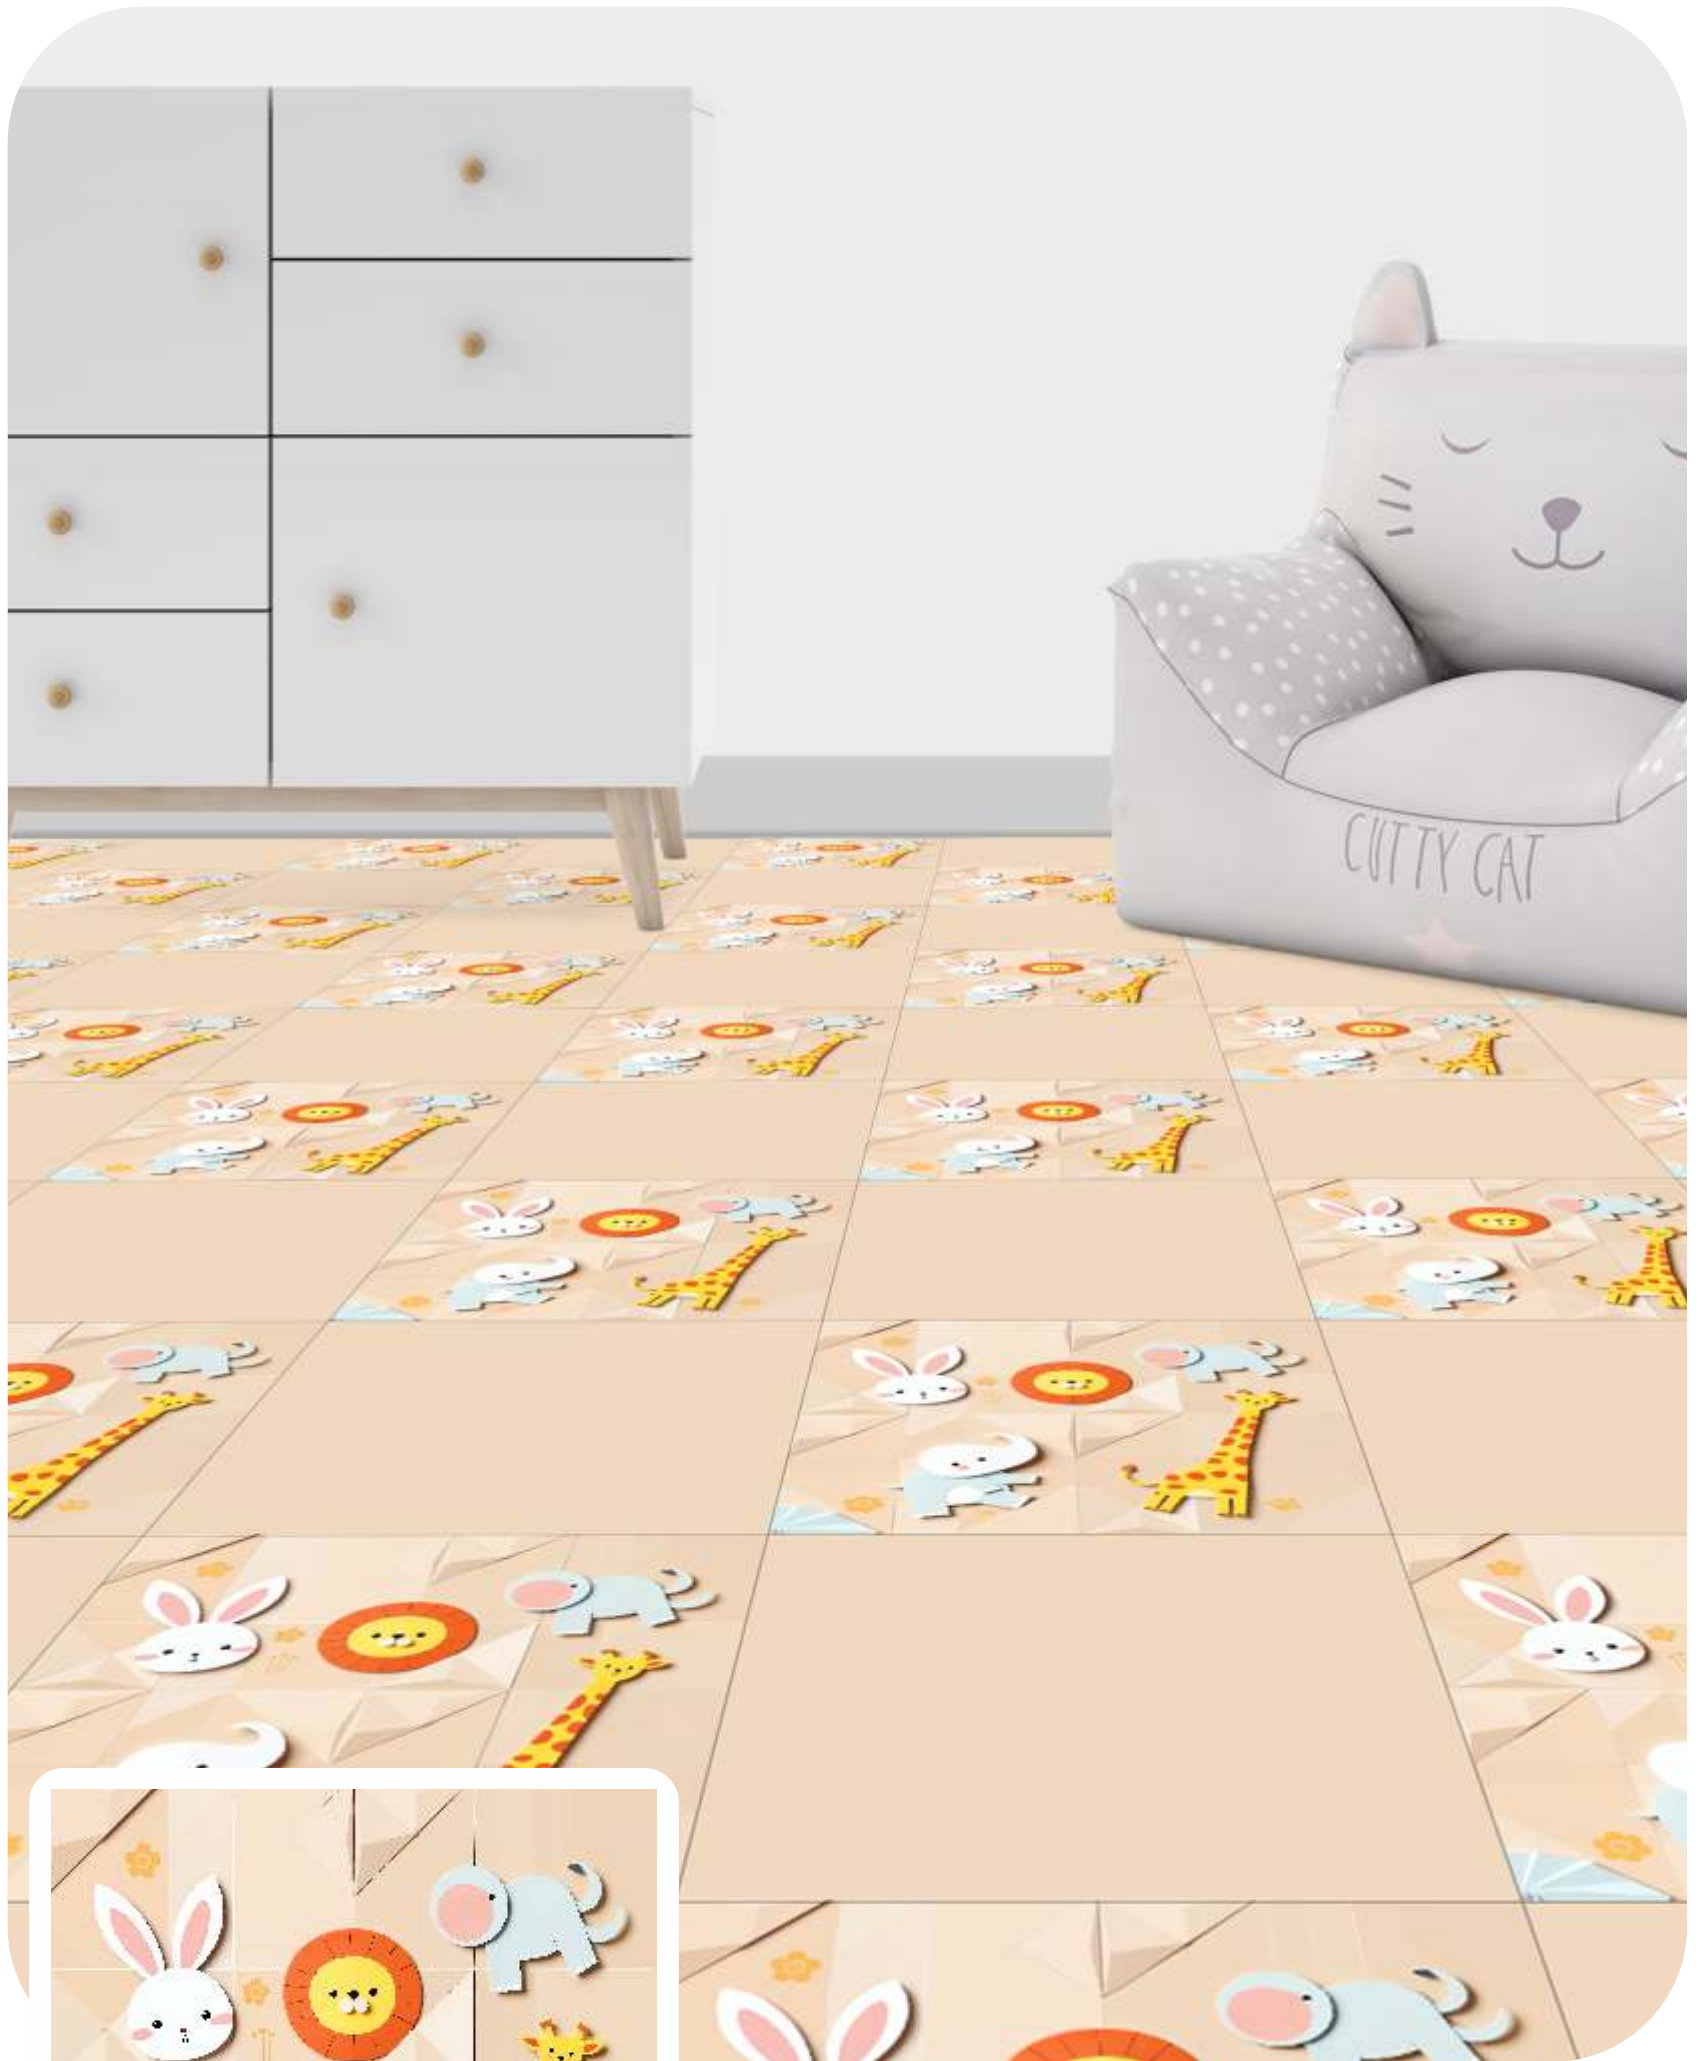

TFC 6017 | 24" X 24"

Terra
— FLOORS —
CUSTOMISED

Rainbow Ruckus

TFC 6017-A | 24" X 24"

Terra
— FLOORS —
CUSTOMISED

Giggle Grid

TFC 6018 | 24" X 24"

Terra
— FLOORS —
CUSTOMISED