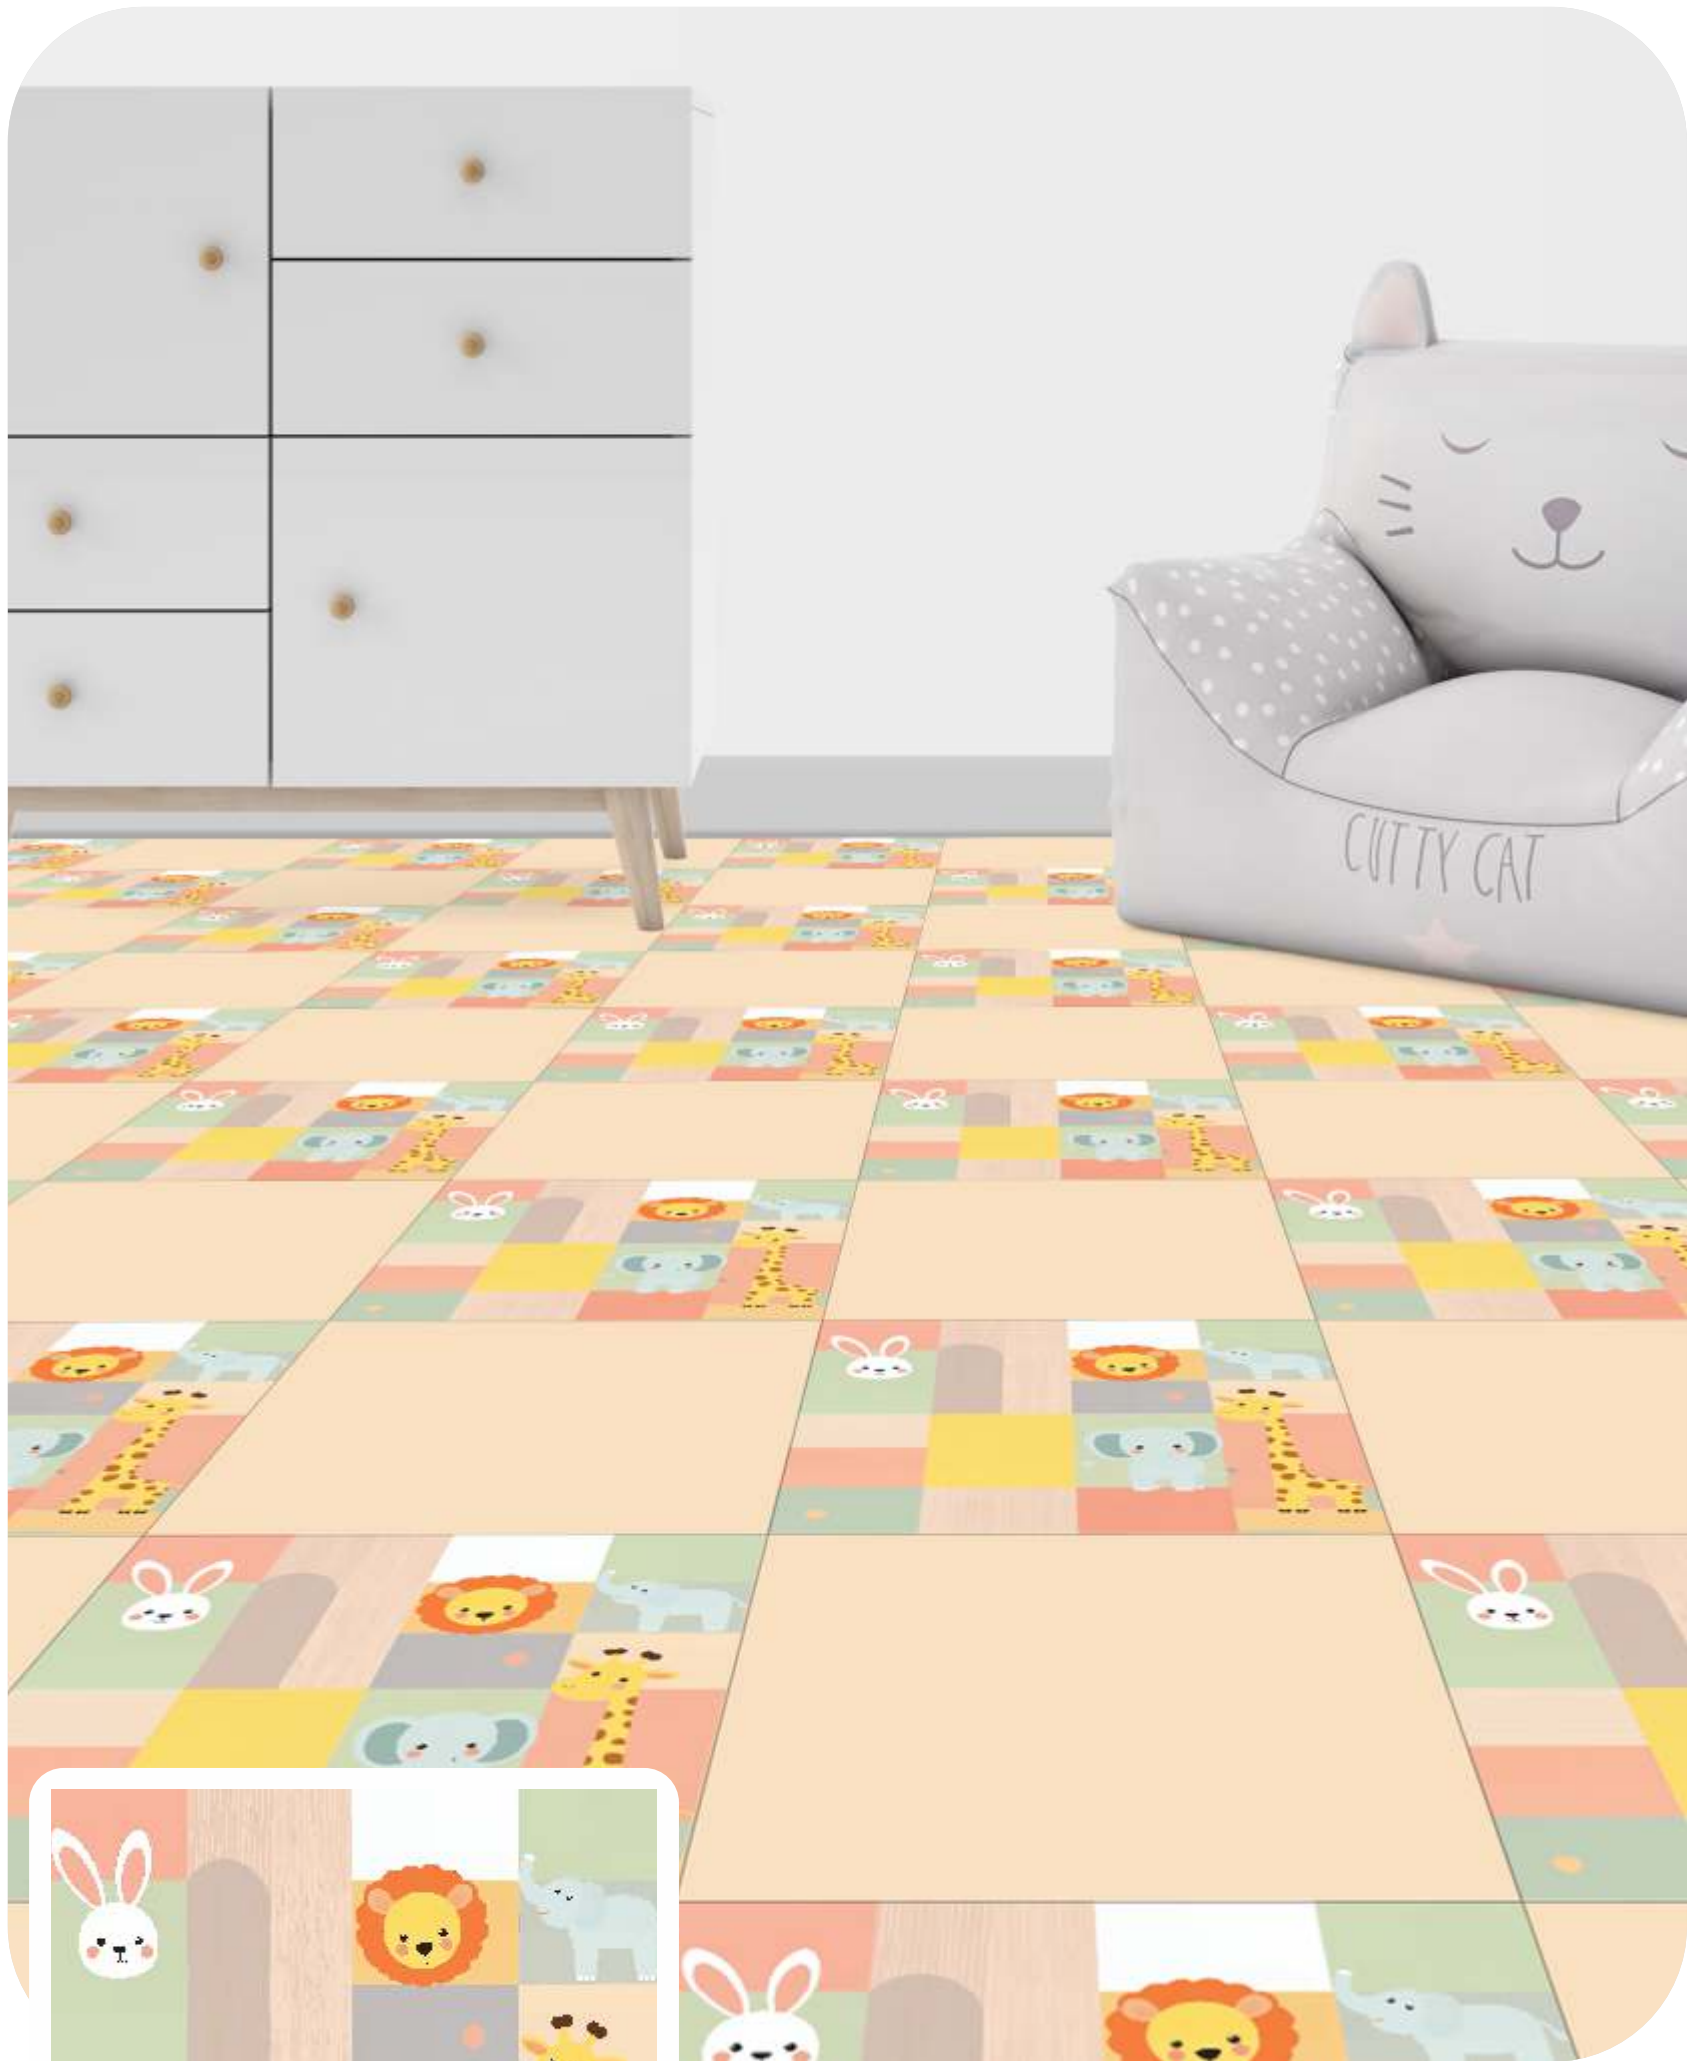

Safari Steps

TFC 6027 | 24" X 24"

Terra
— FLOORS —
CUSTOMISED

Rainbow Ruckus

TFC 6028 | 24" X 24"

Terra
— FLOORS —
CUSTOMISED

Jungle Jive

TFC 6029 | 24" X 24"