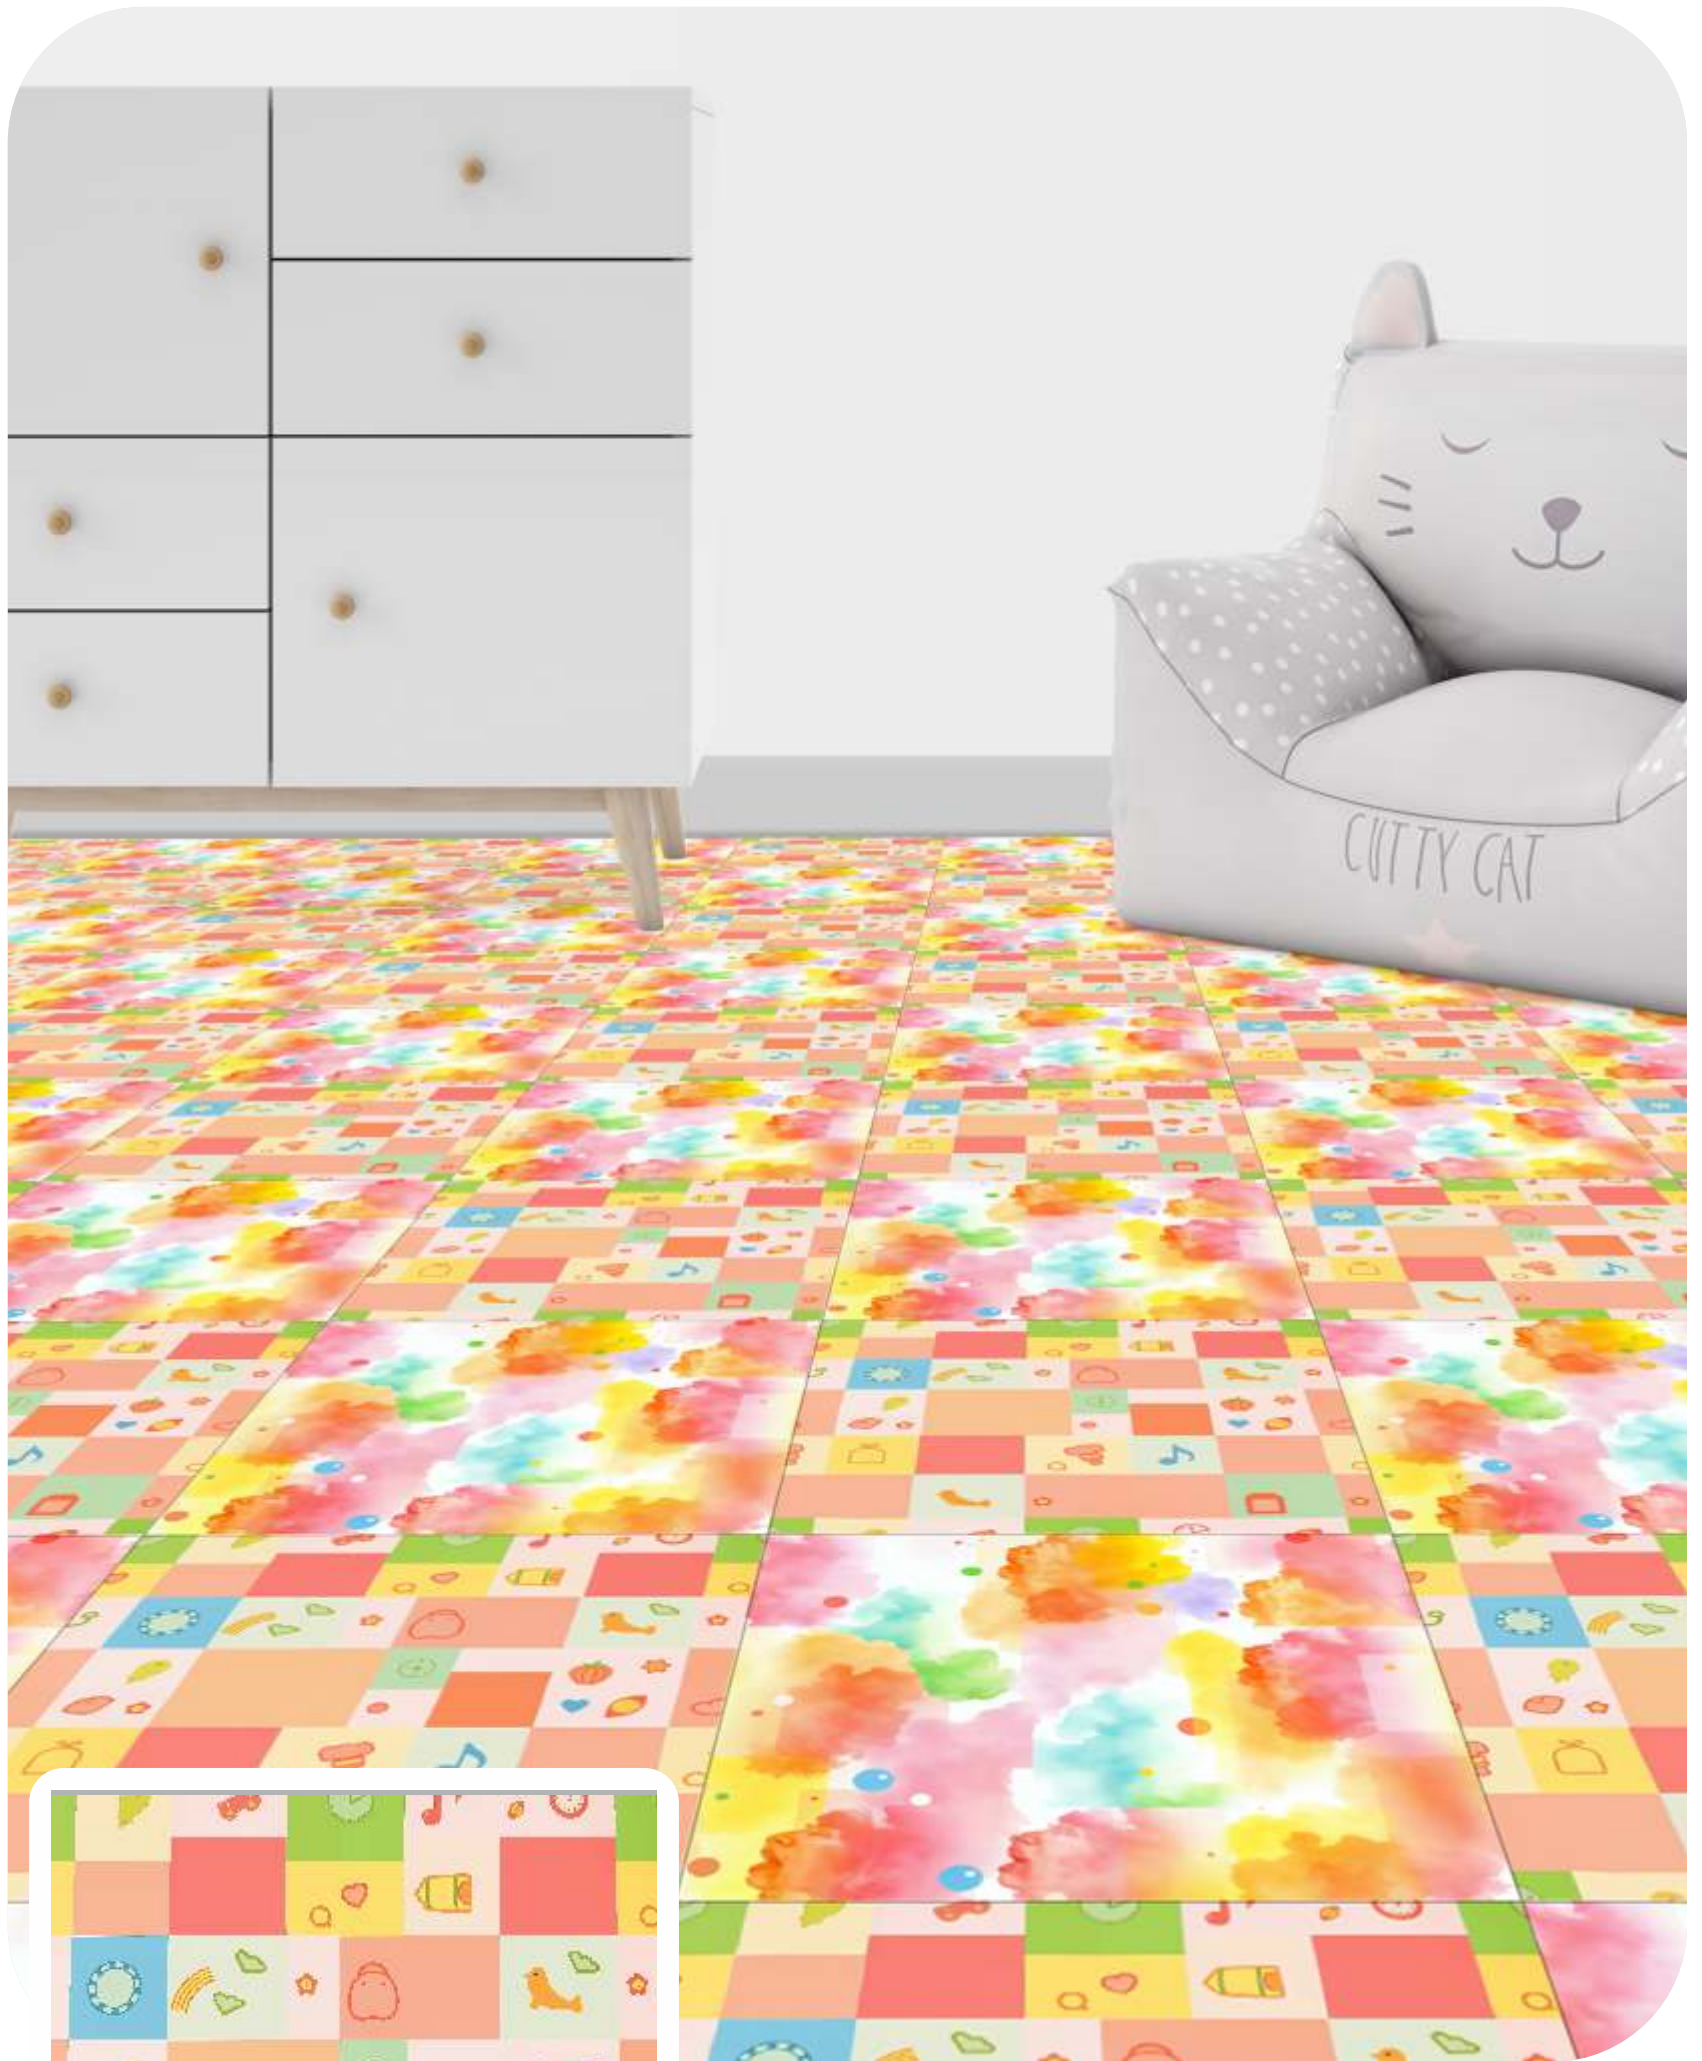

24"X24"
Inc

Terra
—FLOORS—
CUSTOMISED

Kids Collection

Luxury Vinyl Tiles
Customised Floorings

Little Bear's Path

TFC 6001 | 24" X 24"

Terra
— FLOORS —
CUSTOMISED

Little Bear's Path

TFC 6001-A | 24" x 24"

Terra
— FLOORS —
CUSTOMISED

Creative Corners

TFC 6002 | 24" X 24"

Terra
— FLOORS —
CUSTOMISED

Creative Corners

TFC 6002-A | 24" X 24"

Terra
— FLOORS —
CUSTOMISED

Fantasy Floors

TFC 6003 | 24" X 24"

Terra
— FLOORS —
CUSTOMISED

Dreamland Dots

TFC 6004 | 24" X 24"

Terra
— FLOORS —
CUSTOMISED

Candy Crush

TFC 6005 | 24" X 24"