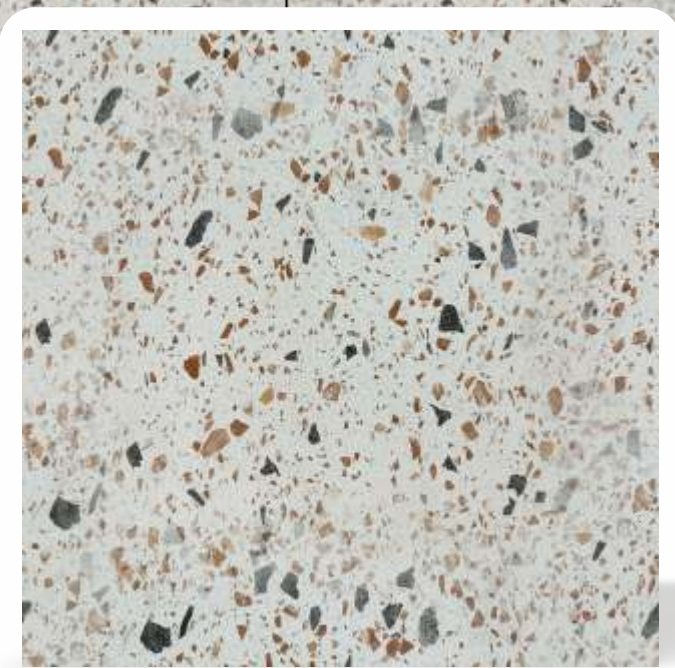

## Echo Stone

TFC 5020 | 18"x18"

**Terra**  
— FLOORS —  
CUSTOMISED

Aquagloss Tiles  
TFC 5021 | 18"x18"

**Terra**  
— FLOORS —  
CUSTOMISED

Coregrip Vinyl  
TFC 5022 | 18"x18"

**Terra**  
— FLOORS —  
CUSTOMISED