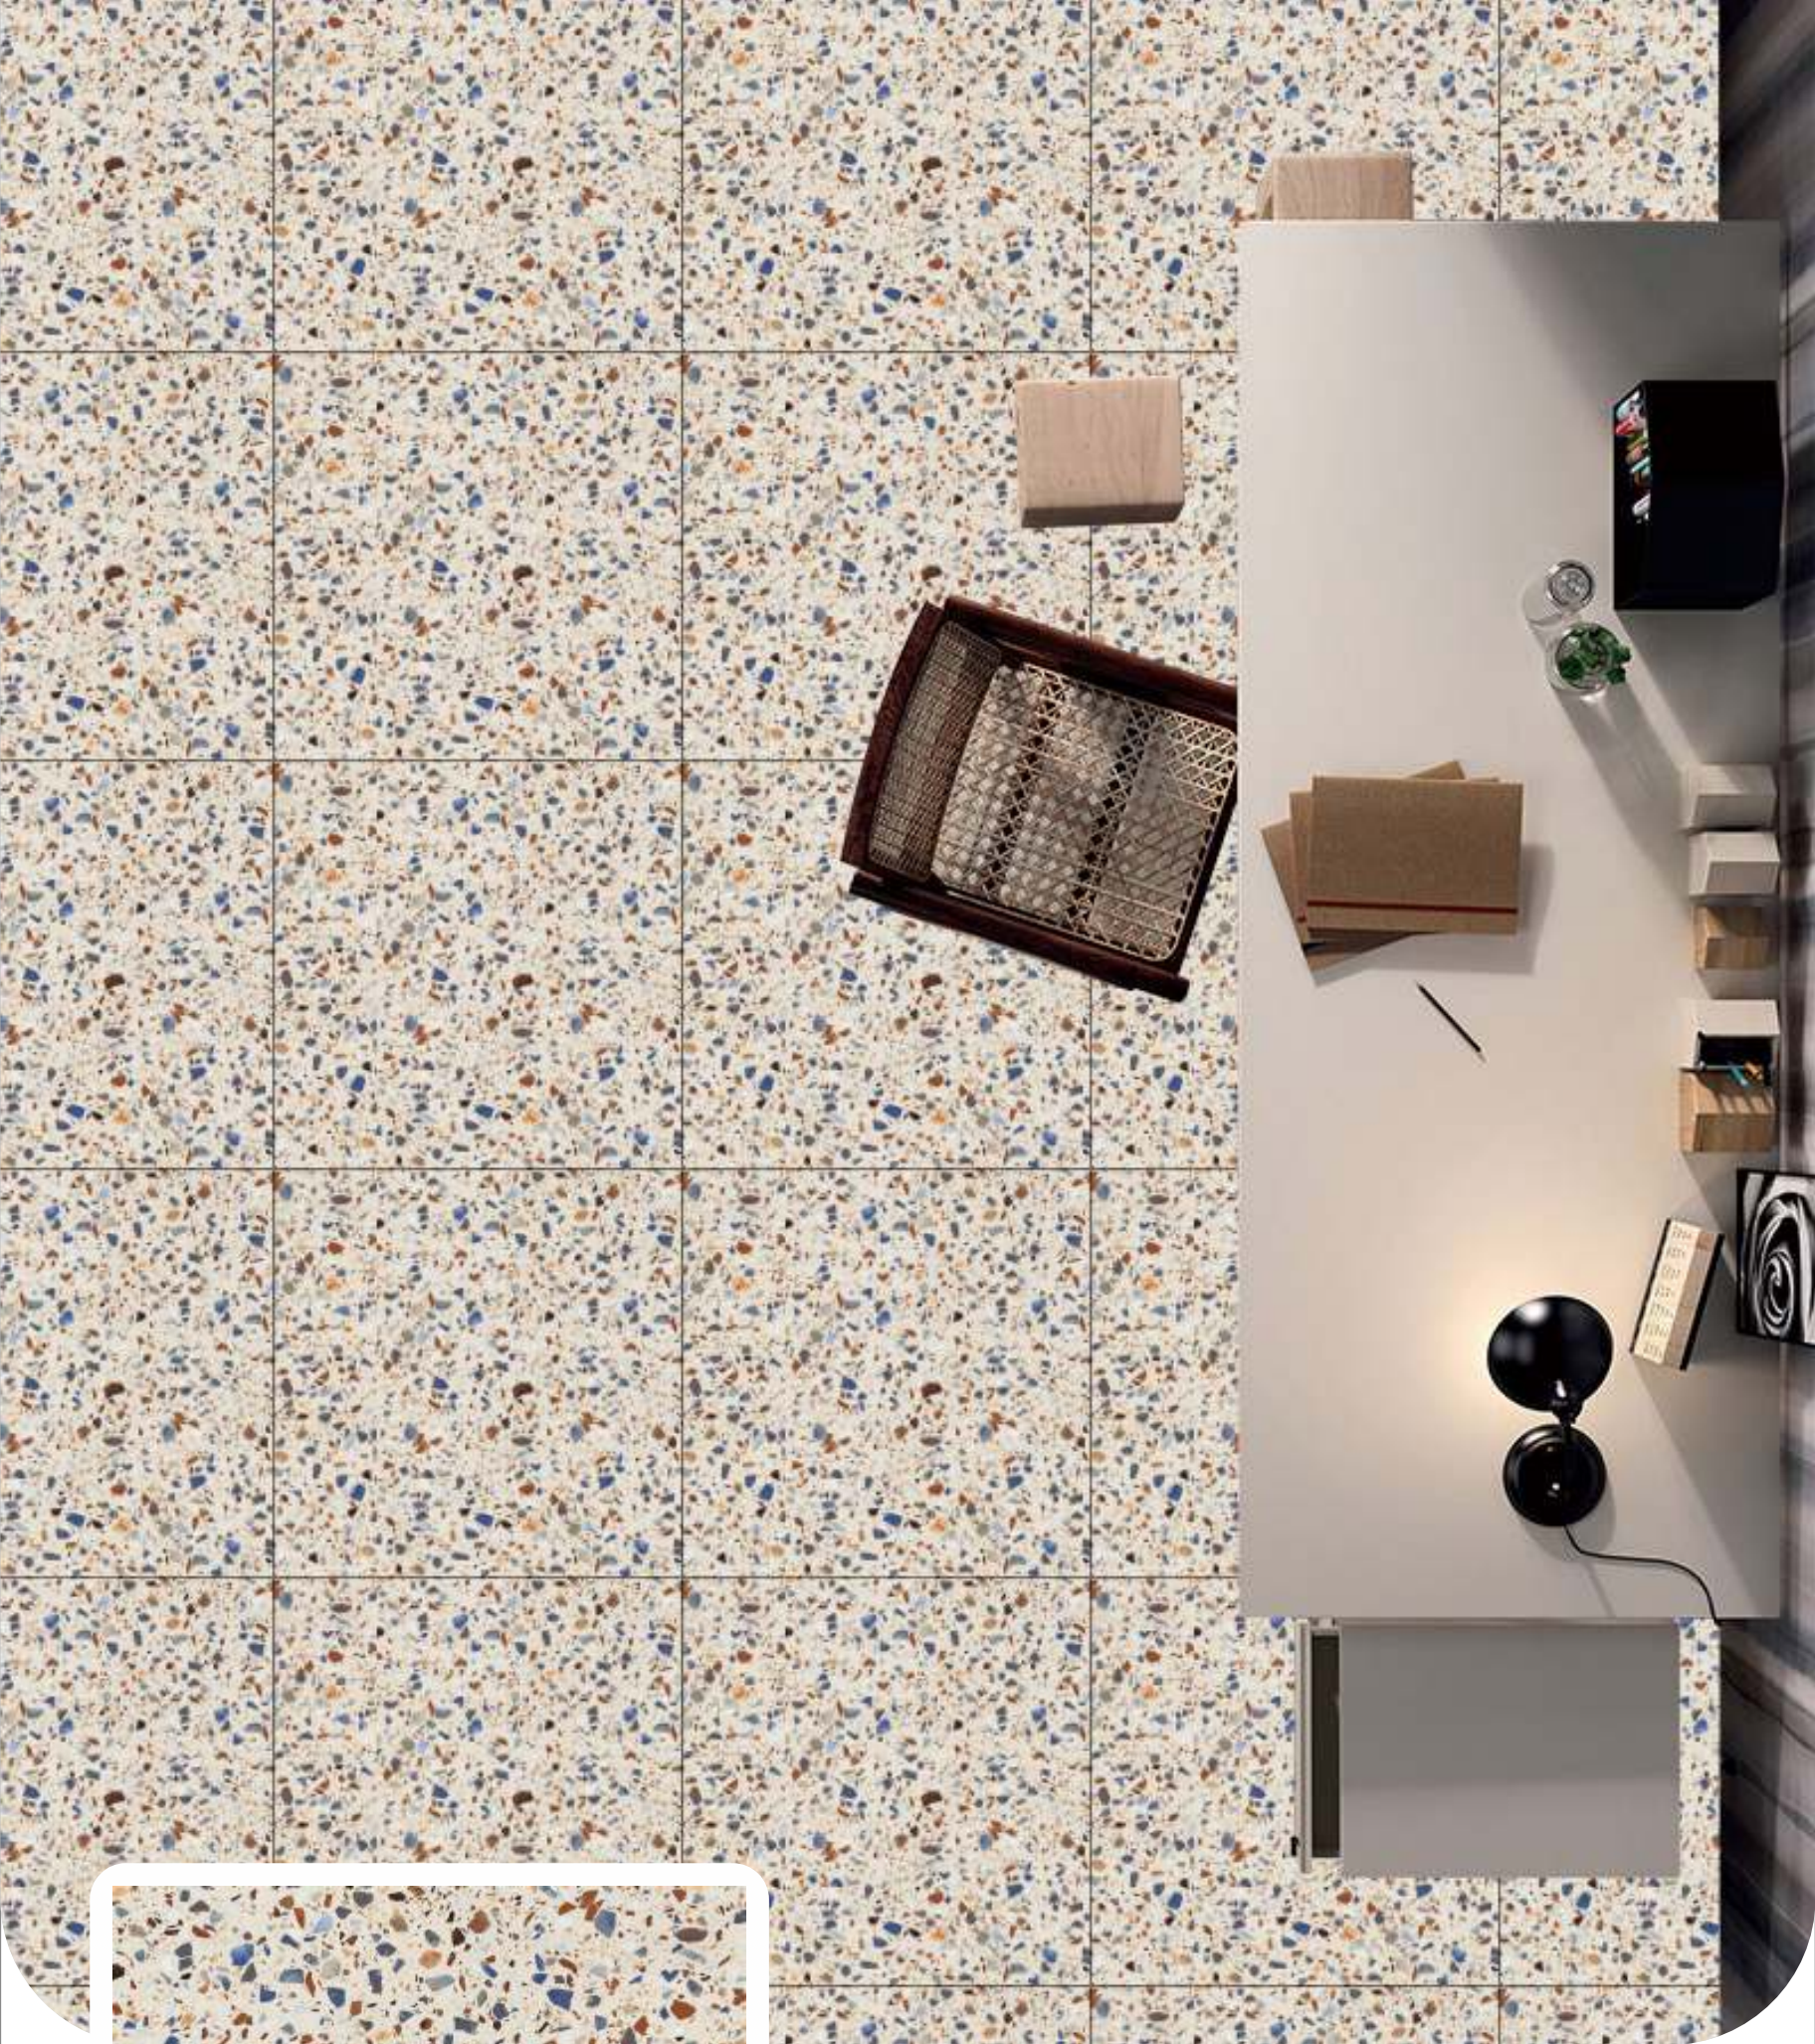

Opaluxe Vinyl
TFC 5042 | 18"x18"

Terra
— FLOORS —
CUSTOMISED