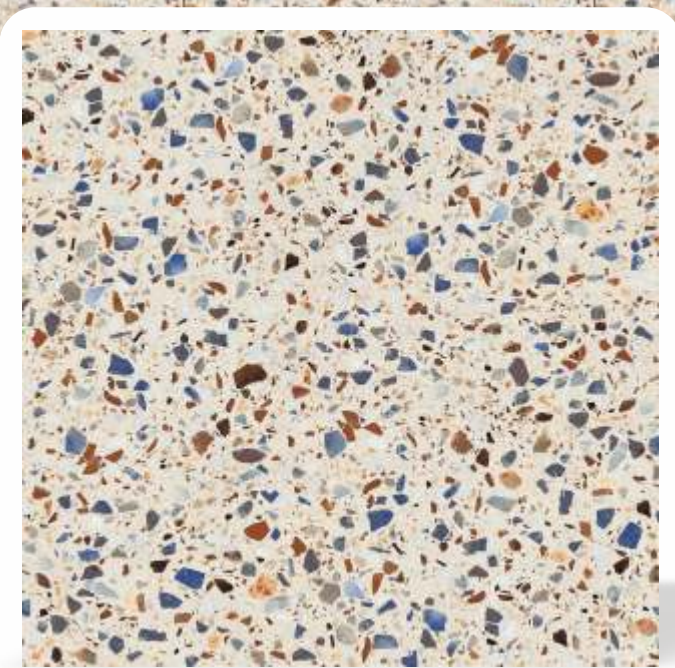

Opaluxe Vinyl
TFC 5042 | 18"x18"

Terra
— FLOORS —
CUSTOMISED