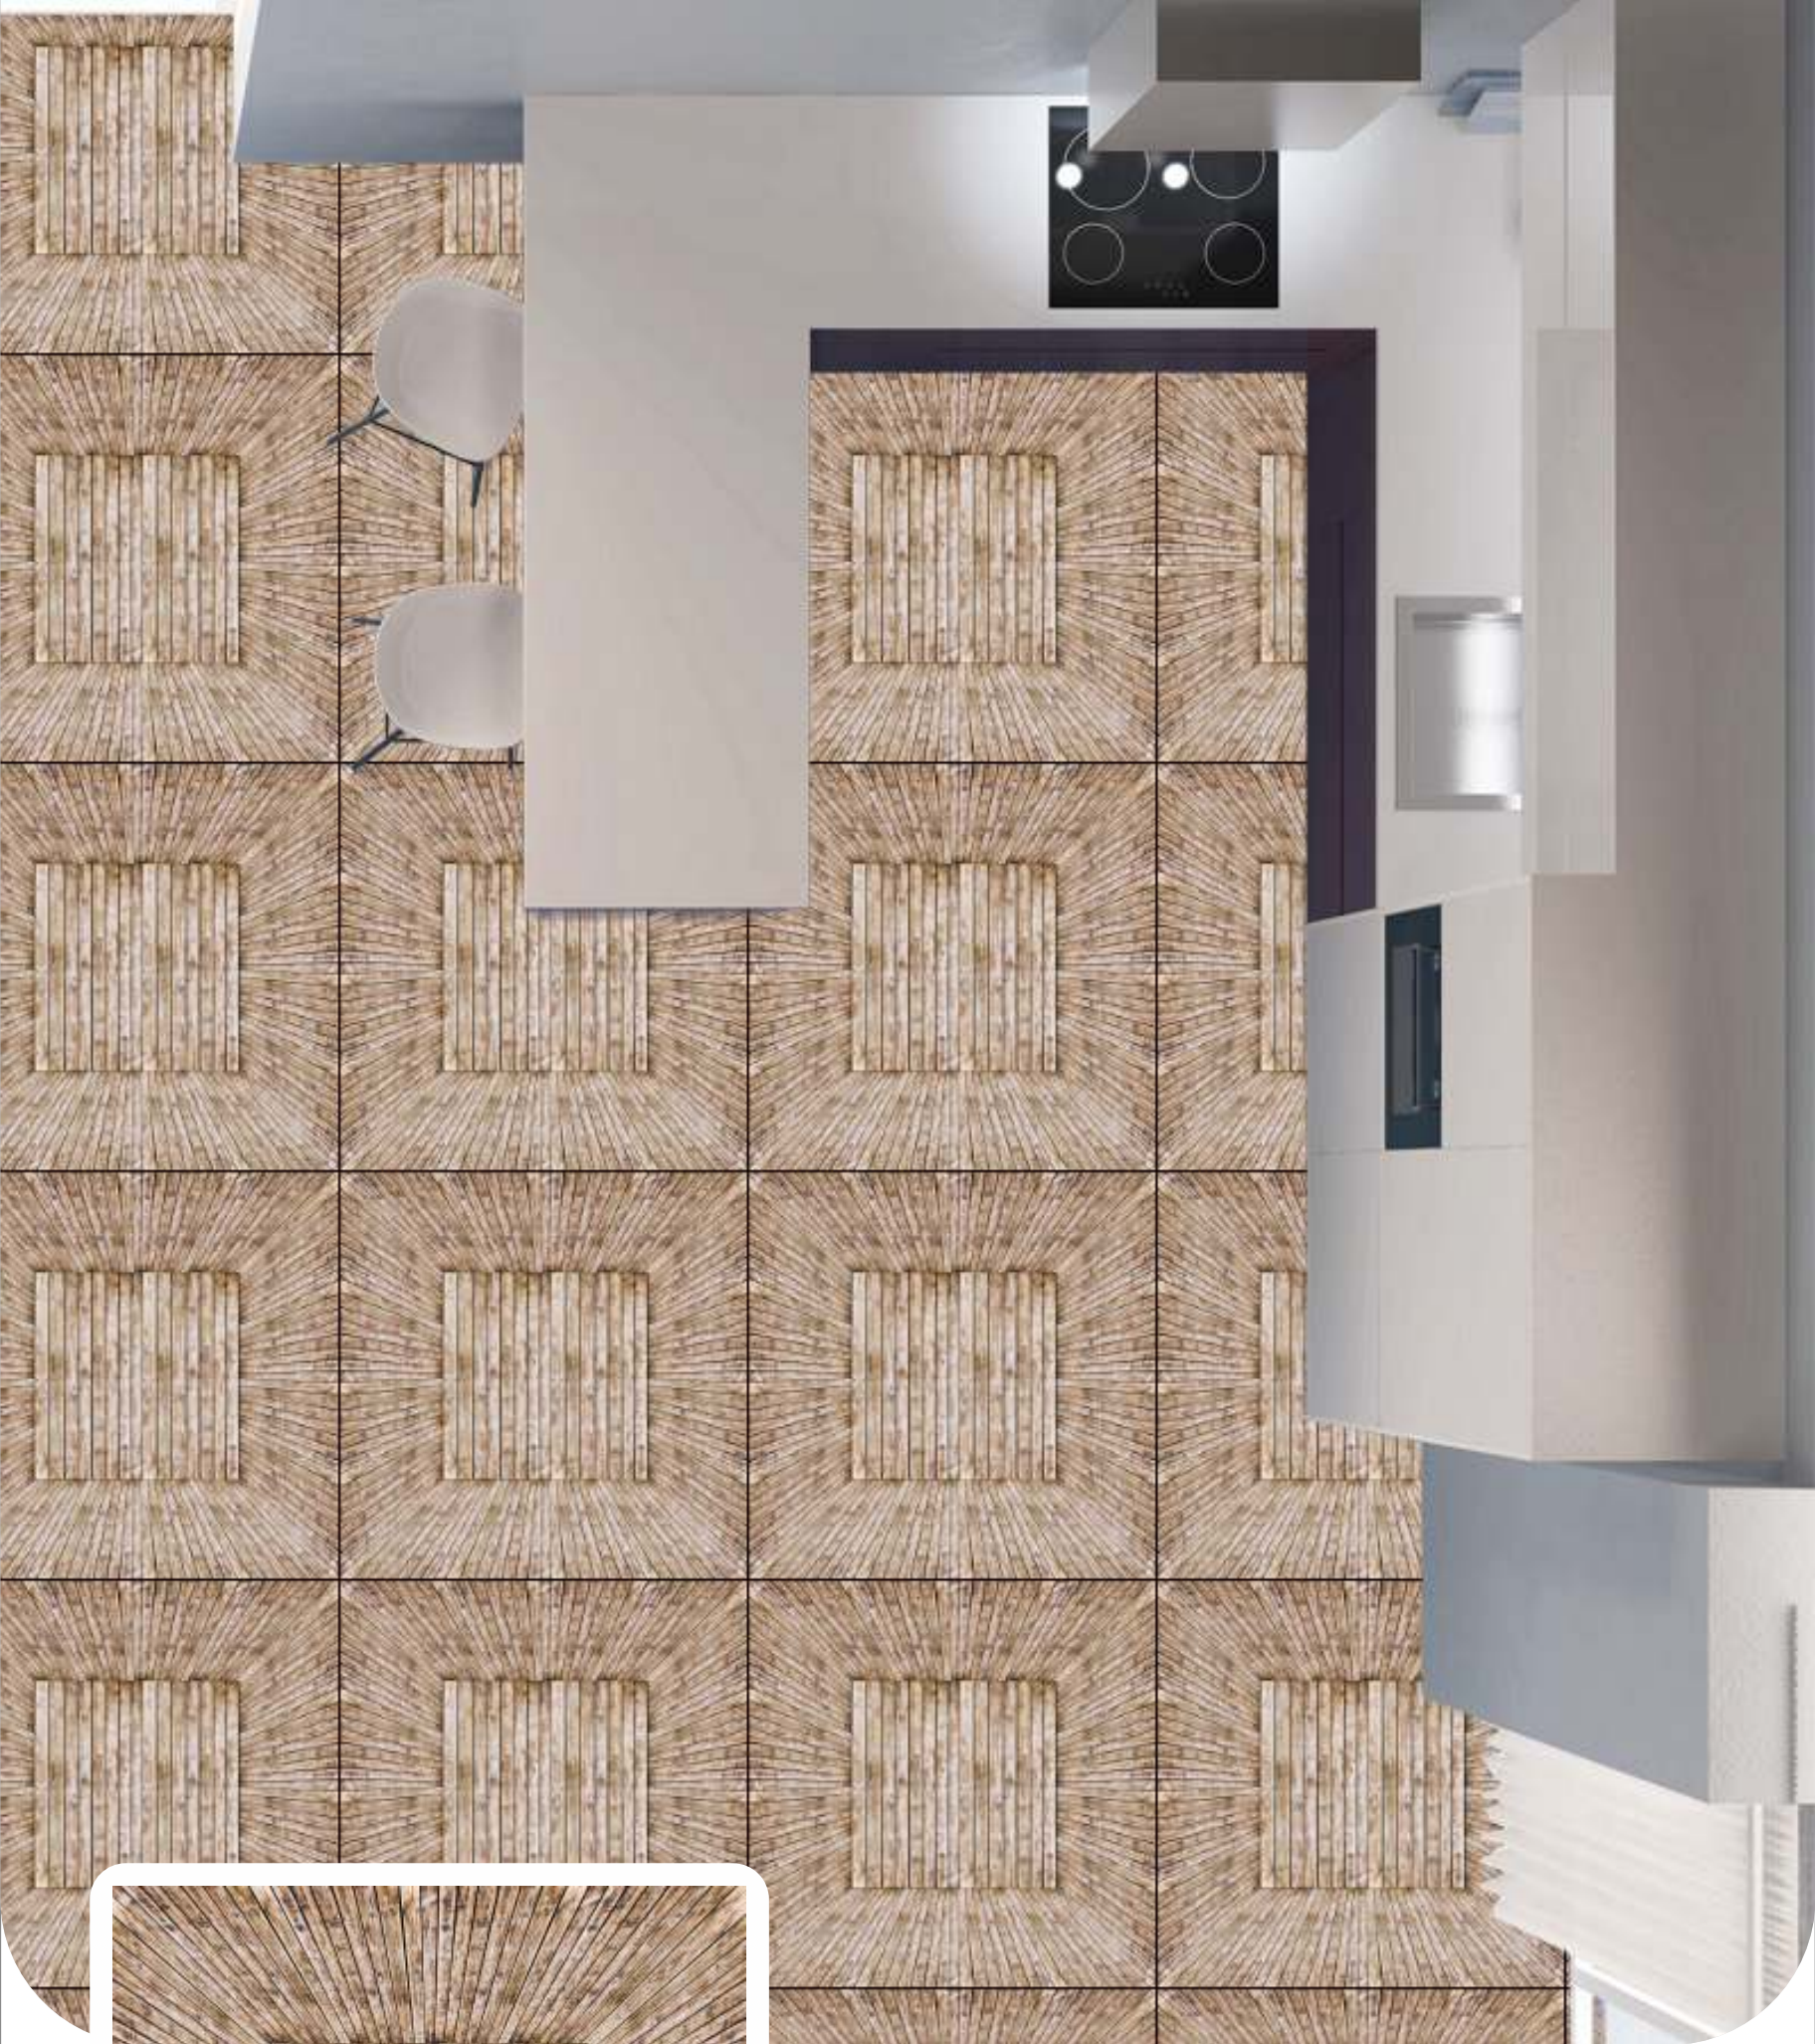

Wooden Fusion
TFC 5004 | 18"x18"

Terra
— FLOORS —
CUSTOMISED