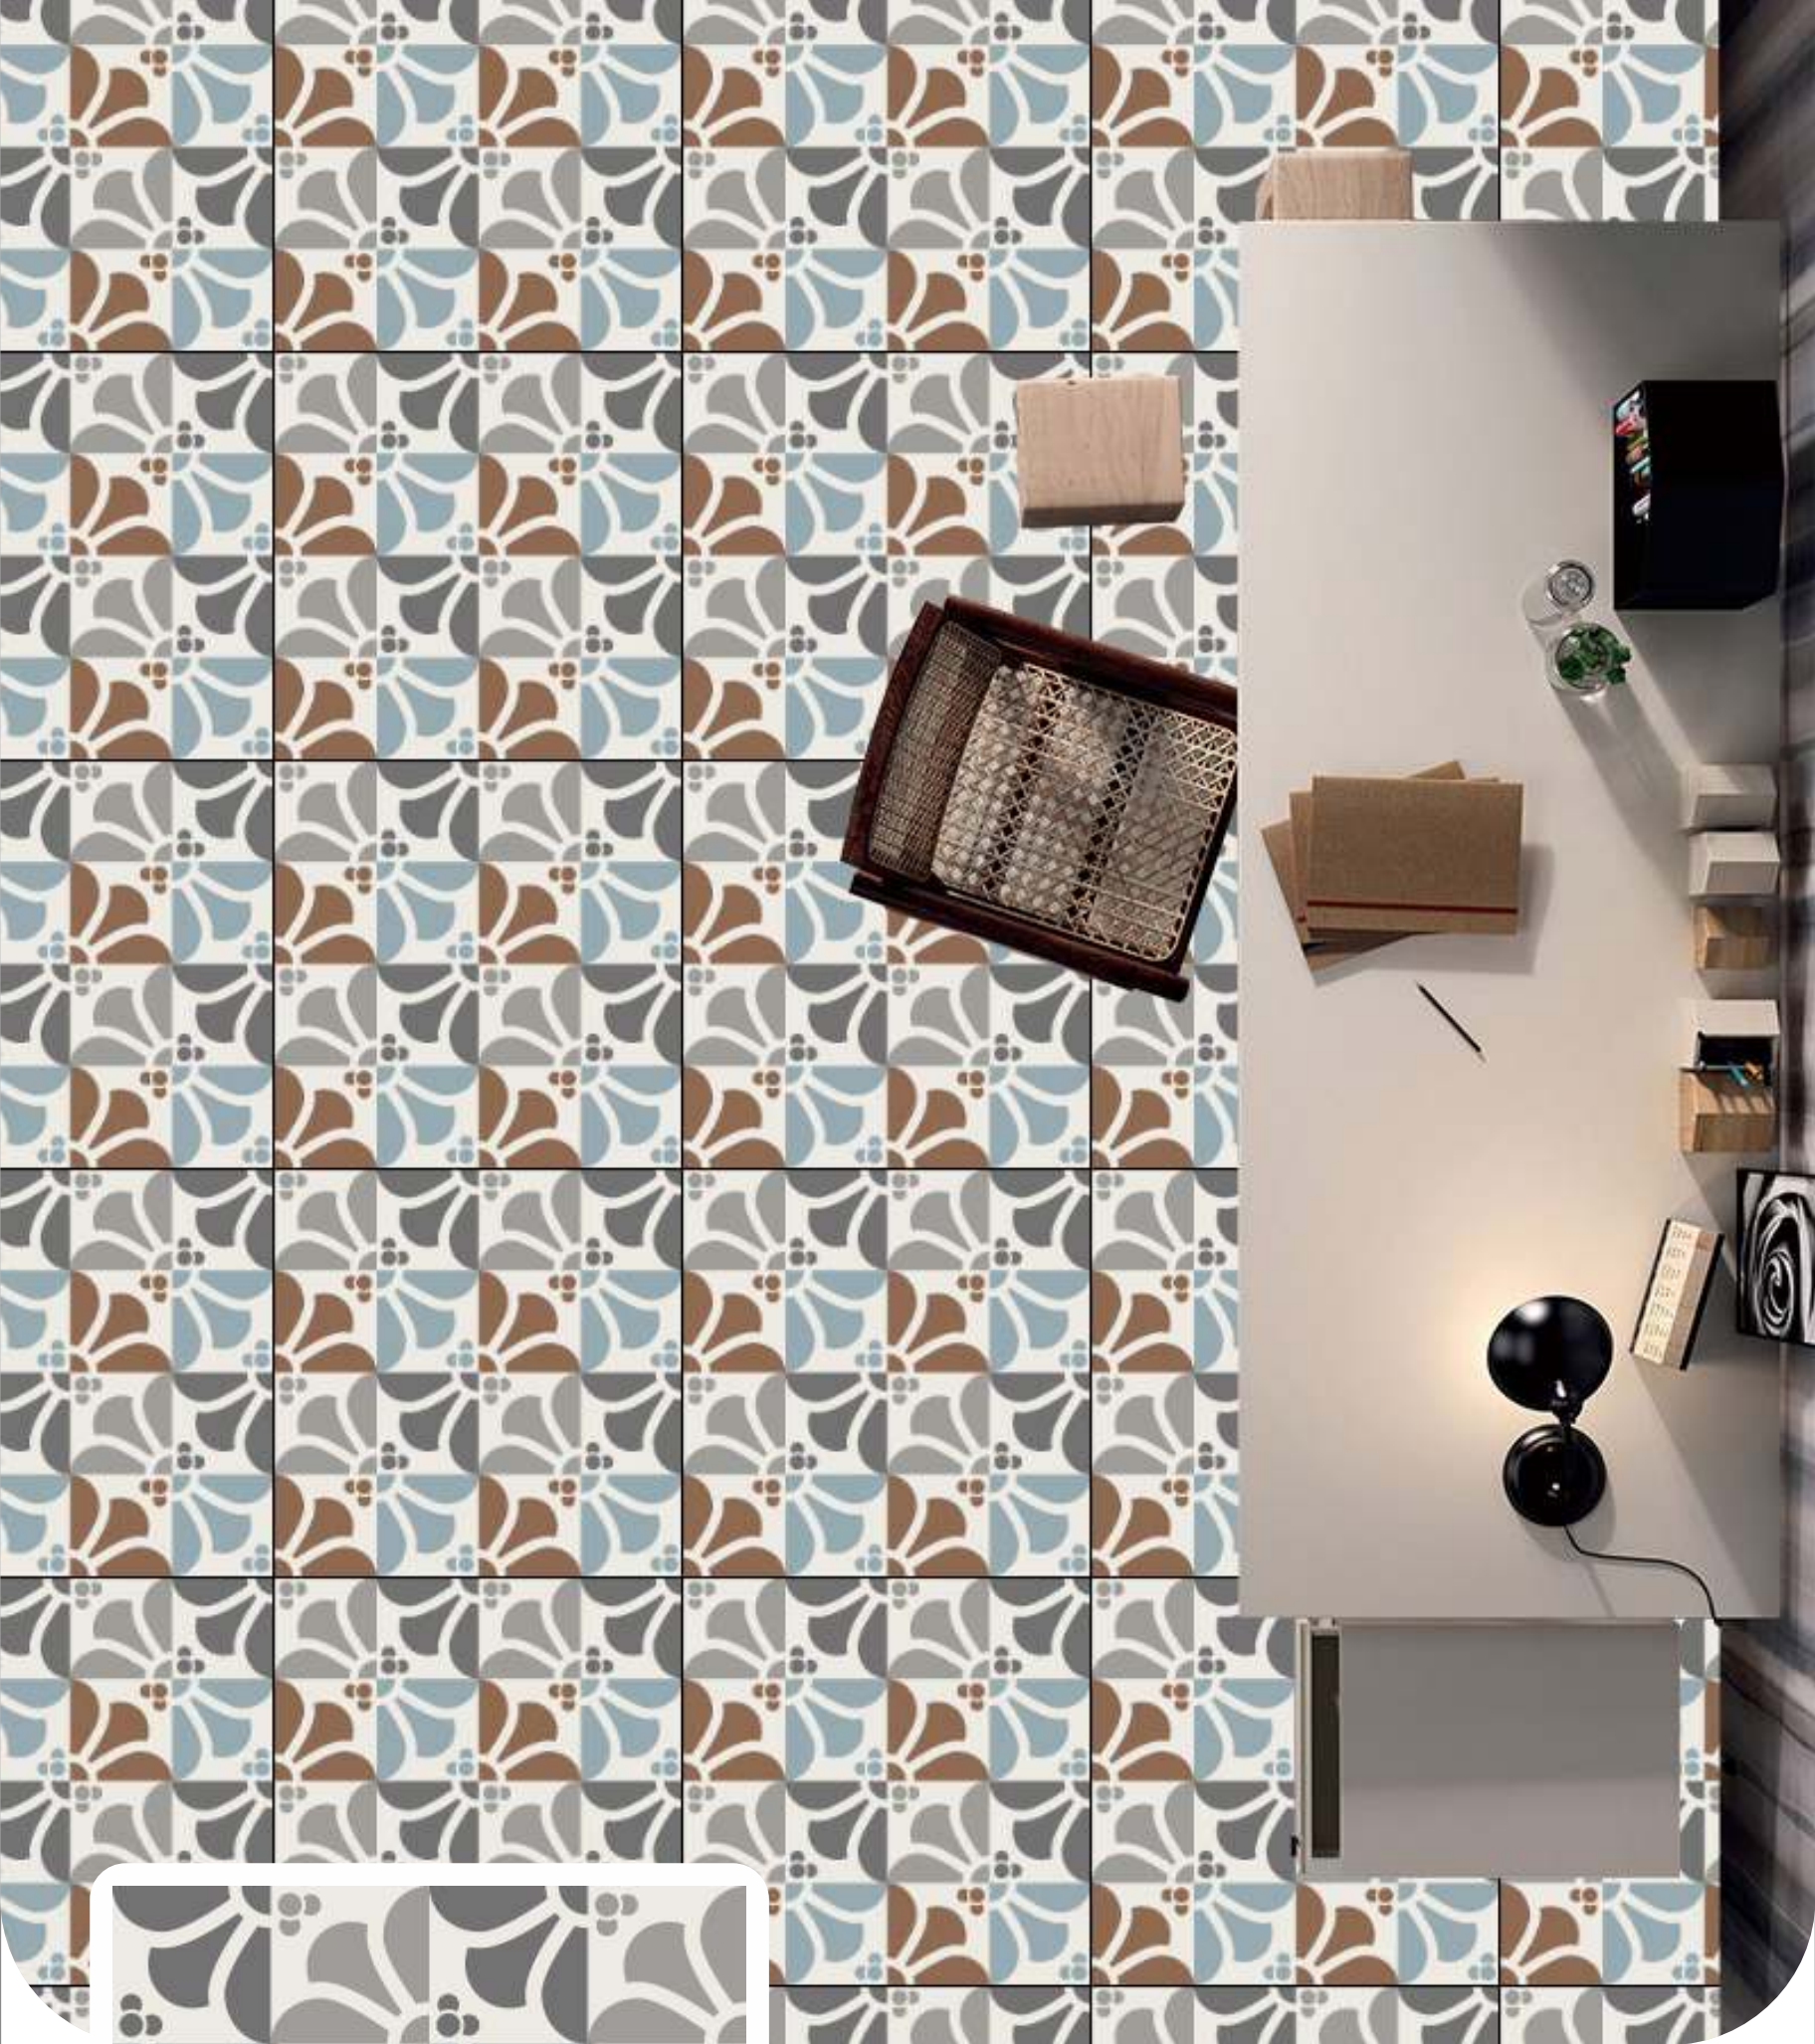

Retro Flora

TFC 5002 | 18"x18"

Terra
— FLOORS —
CUSTOMISED