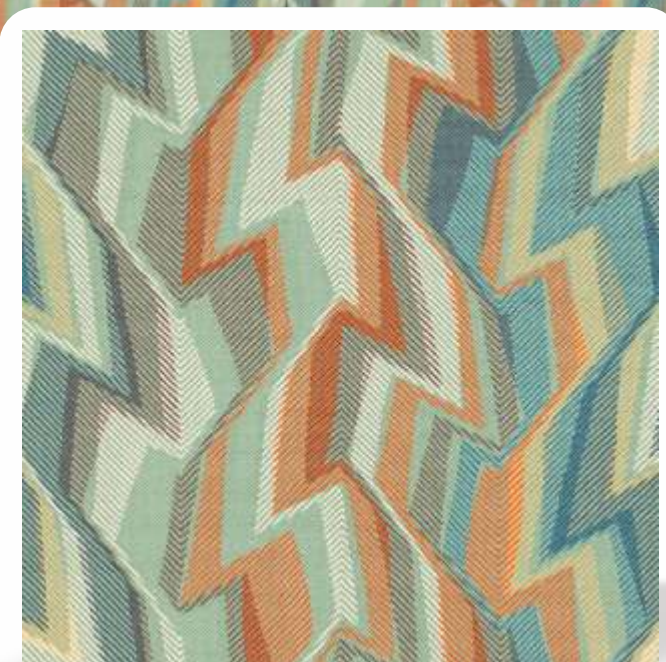

Stone Craft Vinyl

TFC 5016 | 18"x18"

Terra
— FLOORS —
CUSTOMISED