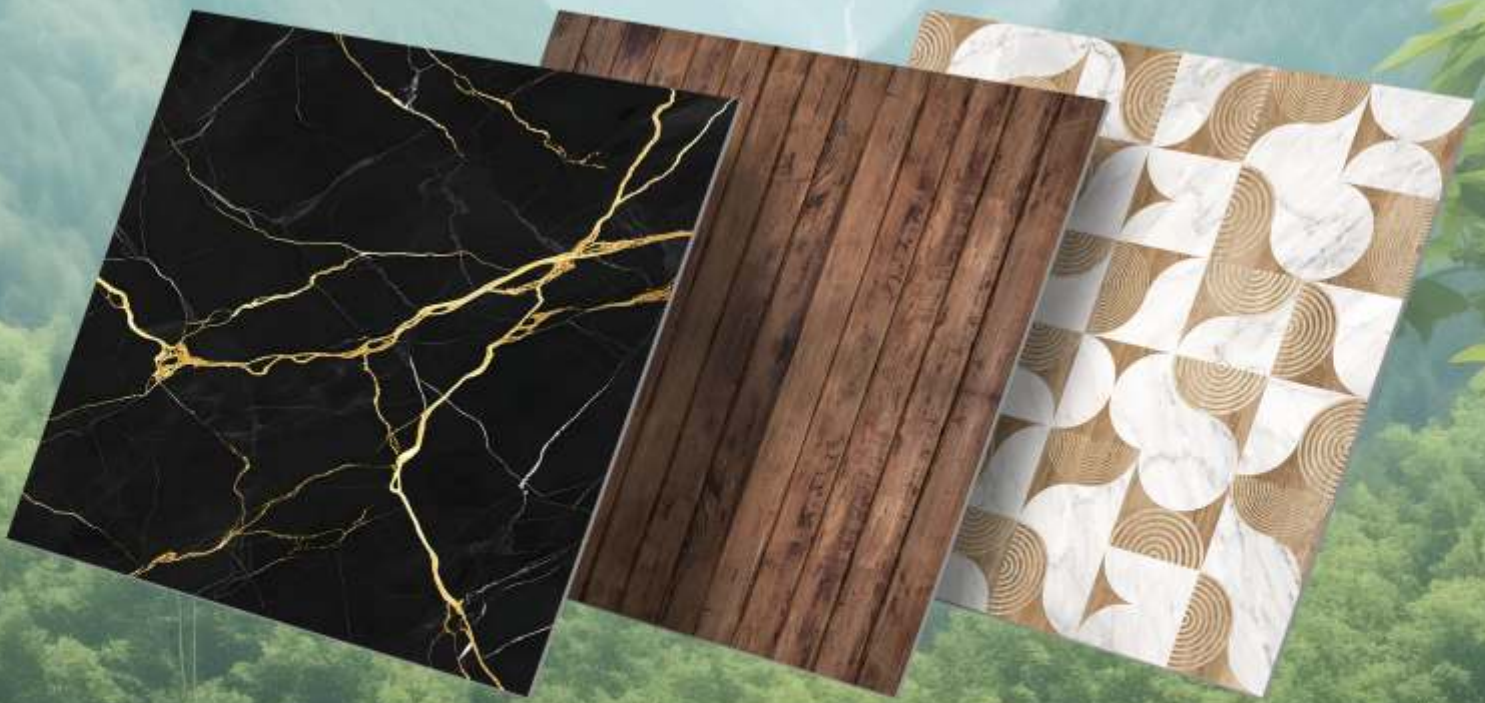

18"X18"
Inc

Terra
— FLOORS —
CUSTOMISED

Luxury Vinyl Tiles
Customised Floorings